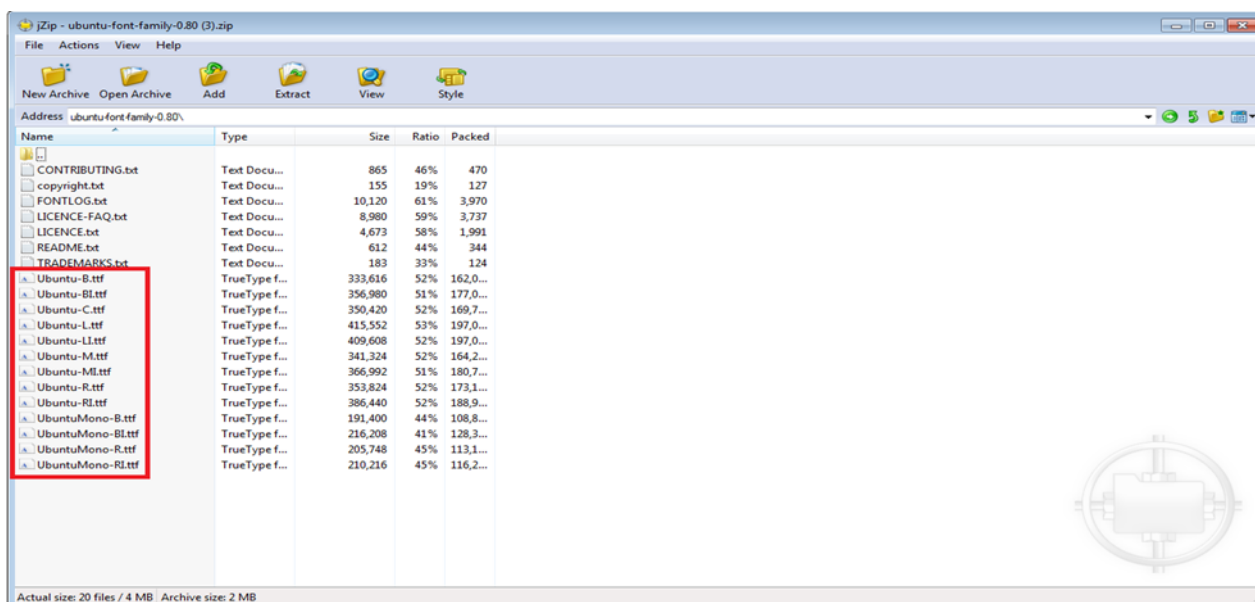

2. Click on the Download for Free button (Circled in red above)

- a. This will download a compressed font folder (Ubuntu-font-family-0.80) that you can open using any zip tool.
- b. Once you extract the folder to a location on your computer you will see 13 files that end in .tff (These 13 files make up the Ubuntu font family).