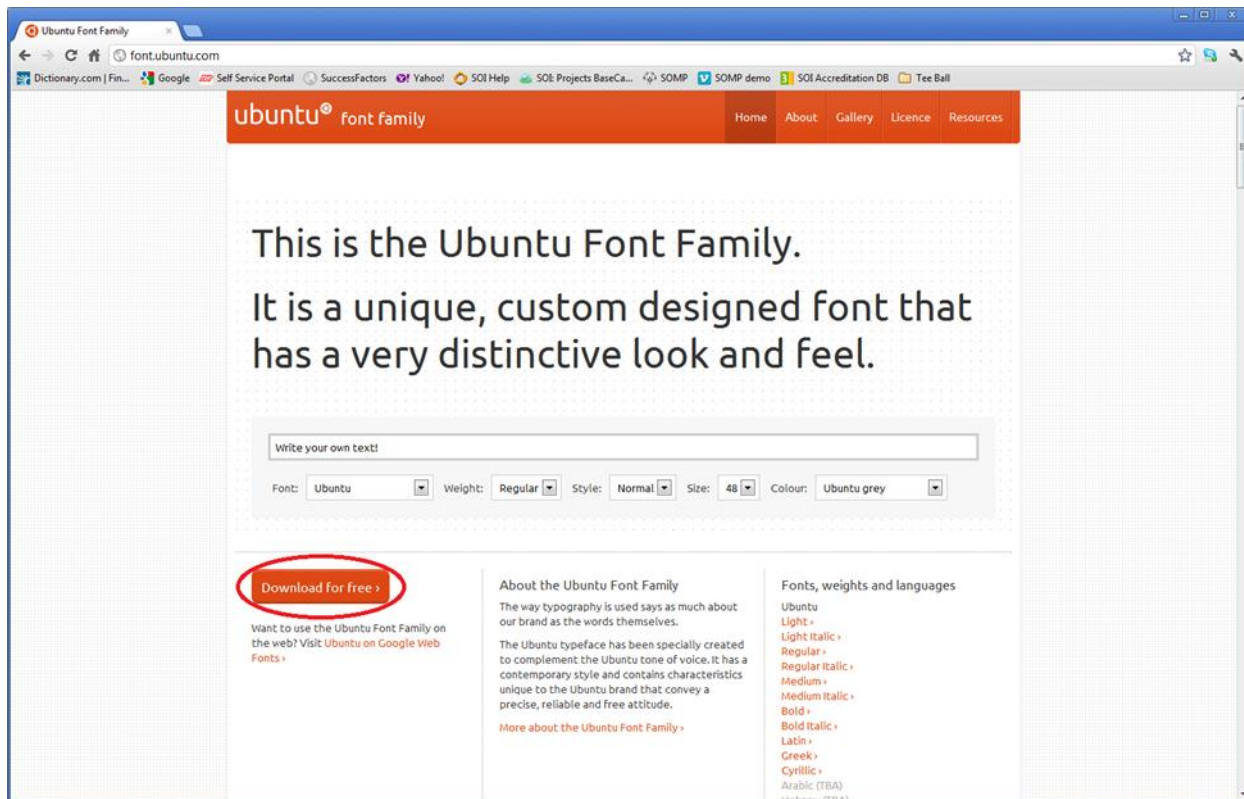

Here are the steps to follow for a successful download:

¹ No Future Without Forgiveness: A Personal Overview of South Africa's Truth and Reconciliation Commission, Desmond Tutu, © 2000.

1. Open an internet browser and go to <http://font.ubuntu.com/>