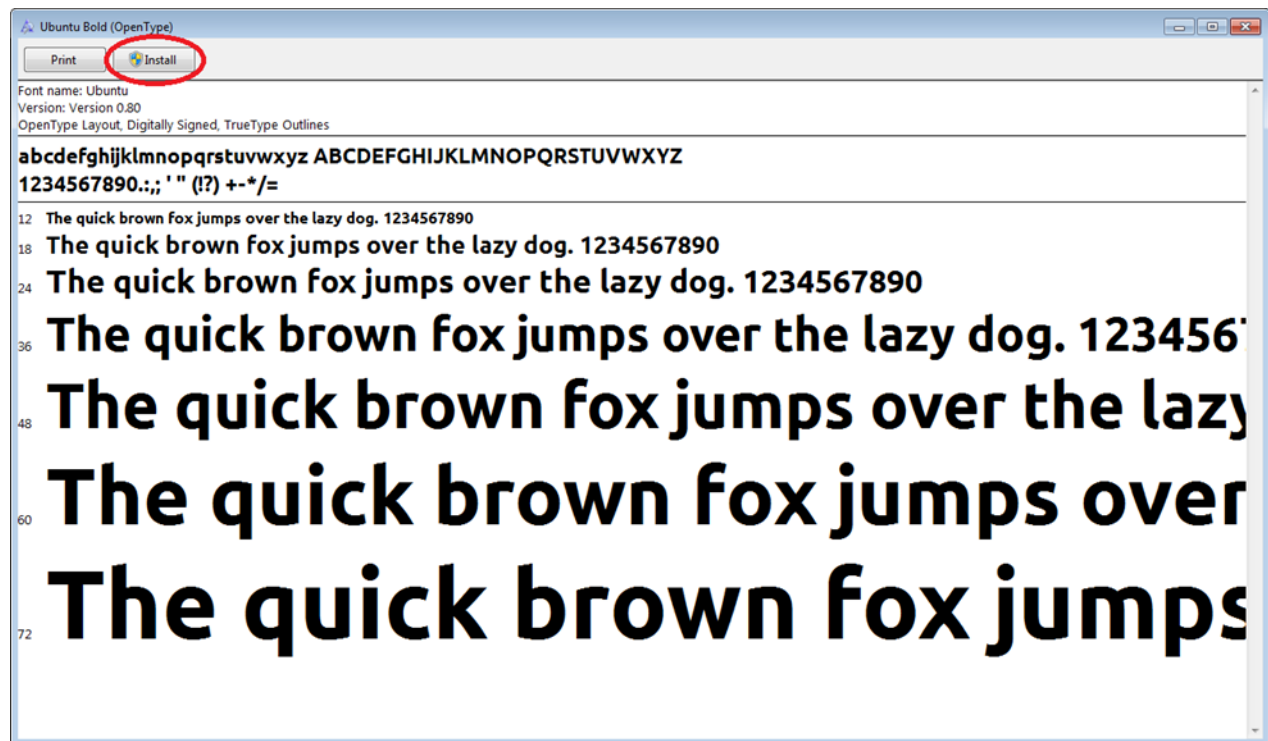

3. To install the complete Ubuntu font family, click on each file ending in .ttf.
4. Once opened click on the install button on the upper left hand side. (This will install one piece of the font family)

After you install all 13 files you will have the complete Ubuntu font family.